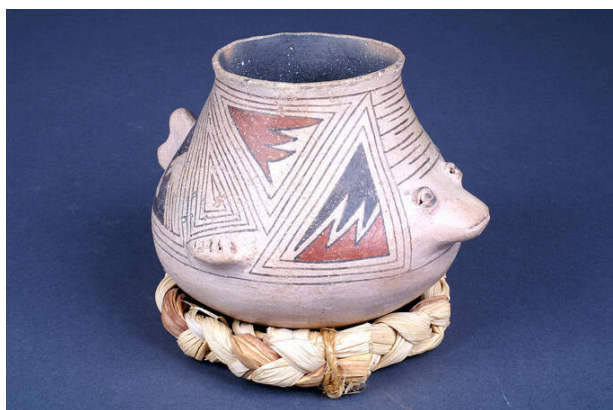

Albuquerque Museum Object Detail Report

Mata Ortiz Effigy Bowl with stand

Date

1970's

Primary Maker

Casas Grandes

Medium

Natural clay, paint and natural fiber ring for stand.

Dimensions

Overall: 5 x 3 1/2 x 3 1/2 in. (12.7 x 8.9 x 8.9 cm)

Object number

PC2006.28.51

Description

Casas Grandes Revival polychrome figural jar. Stand looks like braided reeds and cornhusks. Effigy pot may be a bird likeness with beak and eyes on one side, wings on two sides and a tail in the back with geometric designs in blue and red with fineline black between.