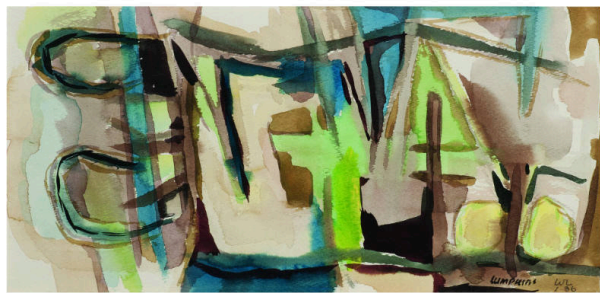

Albuquerque Museum Object Detail Report

Xardi

Date

1936

Primary Maker

William Lumpkins

Medium

watercolor on paper

Dimensions

7 x 14 in. (17.8 x 35.6 cm)

Object number

PC1990.64.5

Description

Abstract composition with thick lines and vaguely geometric shapes in overlapping shades of green, blue, and brown.