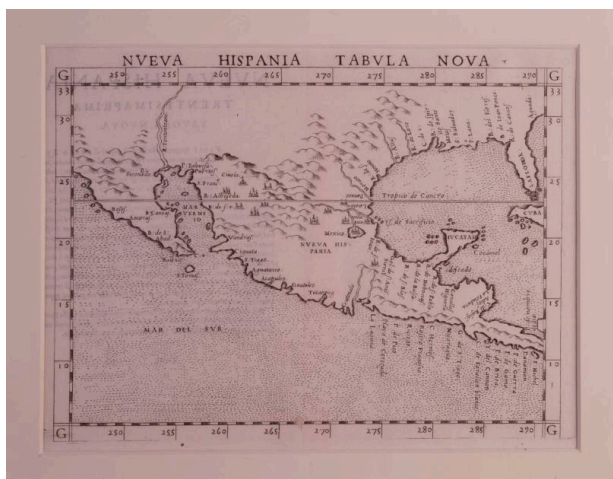

## Nueva Hispania Tabula Nova (New Map of New Spain)

### Description

This map is a 1598 edition of Girolamo Ruscelli's *Nueva Hispania Tabula Nova*, published in Venice. It is an early interpretation of the geography in the South of America and Mexico and contains the names of different towns along the coasts of the Gulf of Mexico and the Pacific Ocean, here labeled the South Sea. Hills and small turreted buildings mark hills and inhabited communities respectively. It is uncolored with full original margins and the top is slightly trimmed. It is printed on handmade rag-laid paper with a solid line across the upper middle of the map.